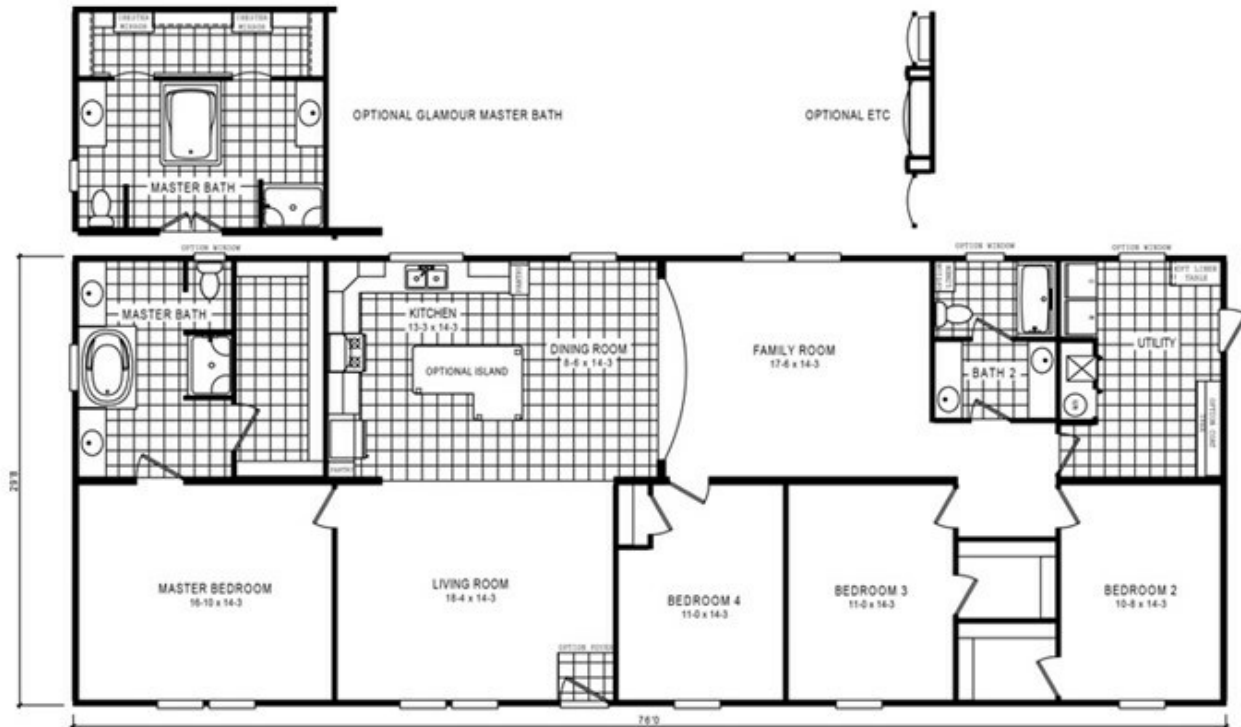

4710 ROCKETEER 7632 Model number: 57ROC32764EH

4 beds • 2 baths • 2432 sq.ft. • 32' width • 76' depth

Our home building facilities invest in continuous product and process improvements. Plans, dimensions, features, materials, specifications and availability are subject to change without notice or obligation. Renderings and floor plans are representative likenesses of our homes and may differ from the actual homes. We invite you to tour a Home Center near you and inspect the highest value in quality housing available or call (804) 443-5392 to speak with a Home Consultant. Copyright 2017, CMH. All rights reserved.