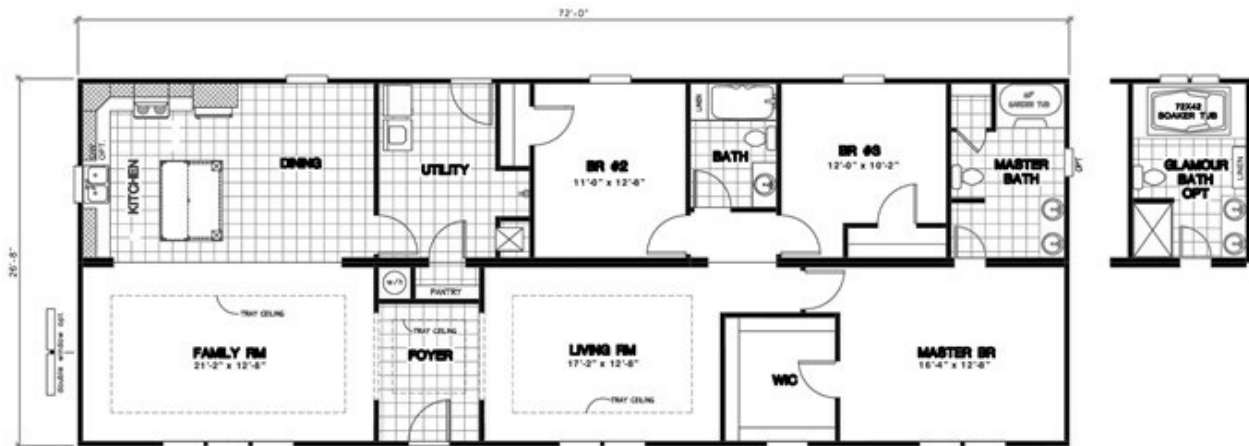

CHLOE

**CHLOE** Floor plan number: RIC247295NCAB

**3 beds • 2 baths • 2016 sq.ft. • 28' width • 72' depth**

Our home building facilities invest in continuous product and process improvements. Plans, dimensions, features, materials, specifications and availability are subject to change without notice or obligation. Renderings and floor plans are representative likenesses of our homes and may differ from the actual homes. We invite you to tour a Home Center near you and inspect the highest value in quality housing available or call (804) 443-5392 to speak with a Home Consultant. Copyright 2017, CMH. All rights reserved.