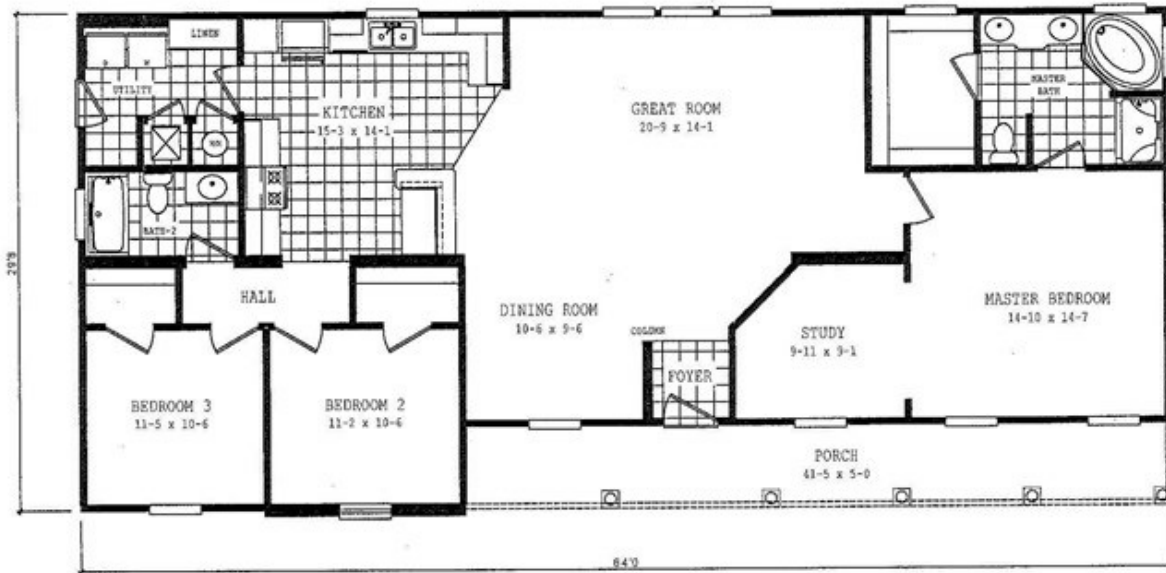

THE PORCH HOUSE - MANAGER'S SPECIAL - SAVE THOUSANDS

THE PORCH HOUSE - MANAGER'S SPECIAL - SAVE THOUSANDS

Model number: 58FRE32643AH

3 beds • 2 baths • 2048 sq.ft. • 32' width • 64' depth

Our home building facilities invest in continuous product and process improvements. Plans, dimensions, features, materials, specifications and availability are subject to change without notice or obligation. Renderings and floor plans are representative likenesses of our homes and may differ from the actual homes. We invite you to tour a Home Center near you and inspect the highest value in quality housing available or call (804) 443-5392 to speak with a Home Consultant. Copyright 2017, CMH. All rights reserved.