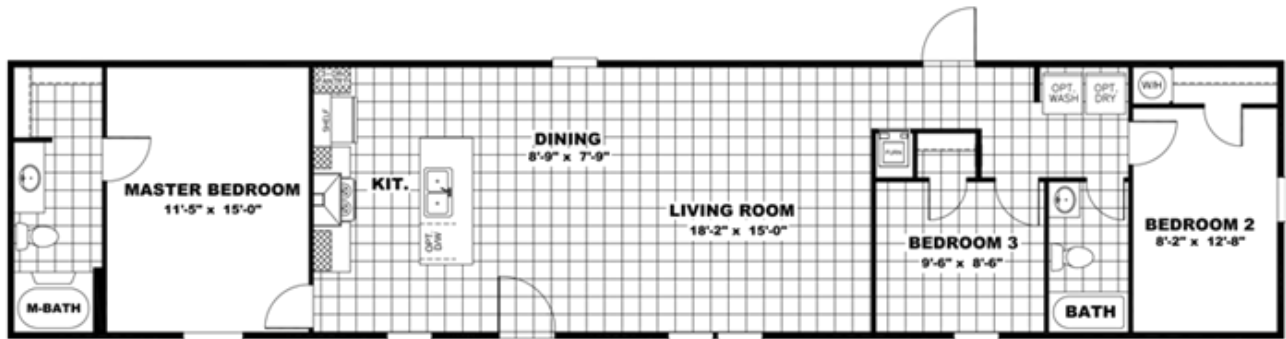

THE BREEZE Model number: 29SSP16723AH

3 beds • 2 baths • 1152 sq.ft. • 16' width • 72' depth

Our home building facilities invest in continuous product and process improvements. Plans, dimensions, features, materials, specifications and availability are subject to change without notice or obligation. Renderings and floor plans are representative likenesses of our homes and may differ from the actual homes. We invite you to tour a Home Center near you and inspect the highest value in quality housing available or call (804) 443-5392 to speak with a Home Consultant. Copyright 2017, CMH. All rights reserved.