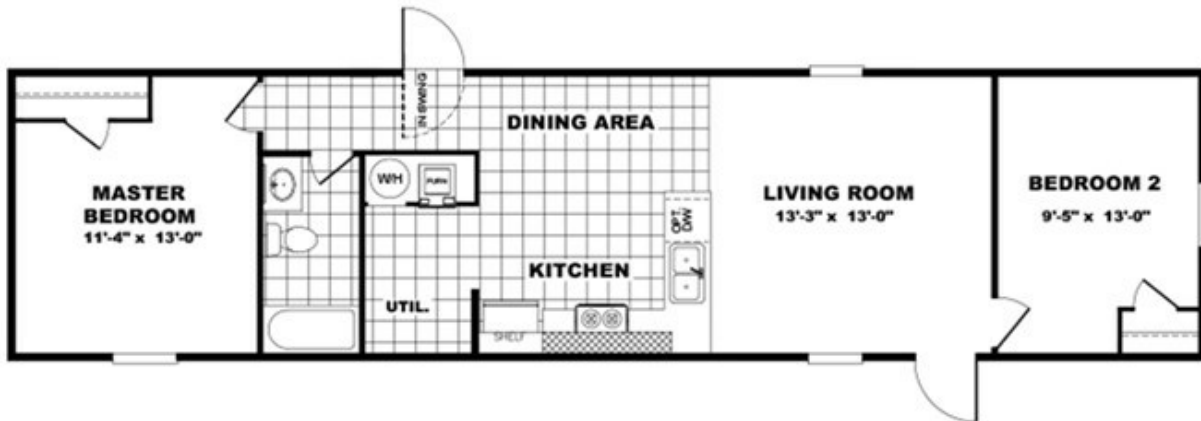

# THE DEMPSEY

Model number: 36TRU14562AH17

2 beds • 1 baths • 784 sq.ft. • 14' width • 56' depth

Our home building facilities invest in continuous product and process improvements. Plans, dimensions, features, materials, specifications and availability are subject to change without notice or obligation. Renderings and floor plans are representative likenesses of our homes and may differ from the actual homes. We invite you to tour a Home Center near you and inspect the highest value in quality housing available or call (804) 443-5392 to speak with a Home Consultant. Copyright 2017, CMH. All rights reserved.