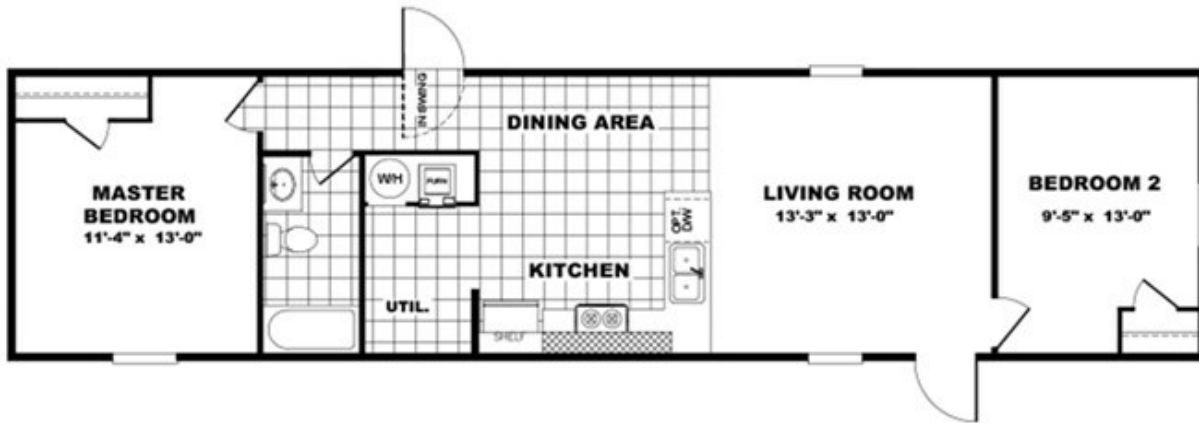

THE DEMPSEY

THE DEMPSEY Floor plan number: CWP033894TN
2 beds • 1 baths • 784 sq.ft. • 14' width • 56' depth

Our home building facilities invest in continuous product and process improvements. Plans, dimensions, features, materials, specifications and availability are subject to change without notice or obligation. Renderings and floor plans are representative likenesses of our homes and may differ from the actual homes. We invite you to tour a Home Center near you and inspect the highest value in quality housing available or call (804) 443-5392 to speak with a Home Consultant. Copyright 2017, CMH. All rights reserved.